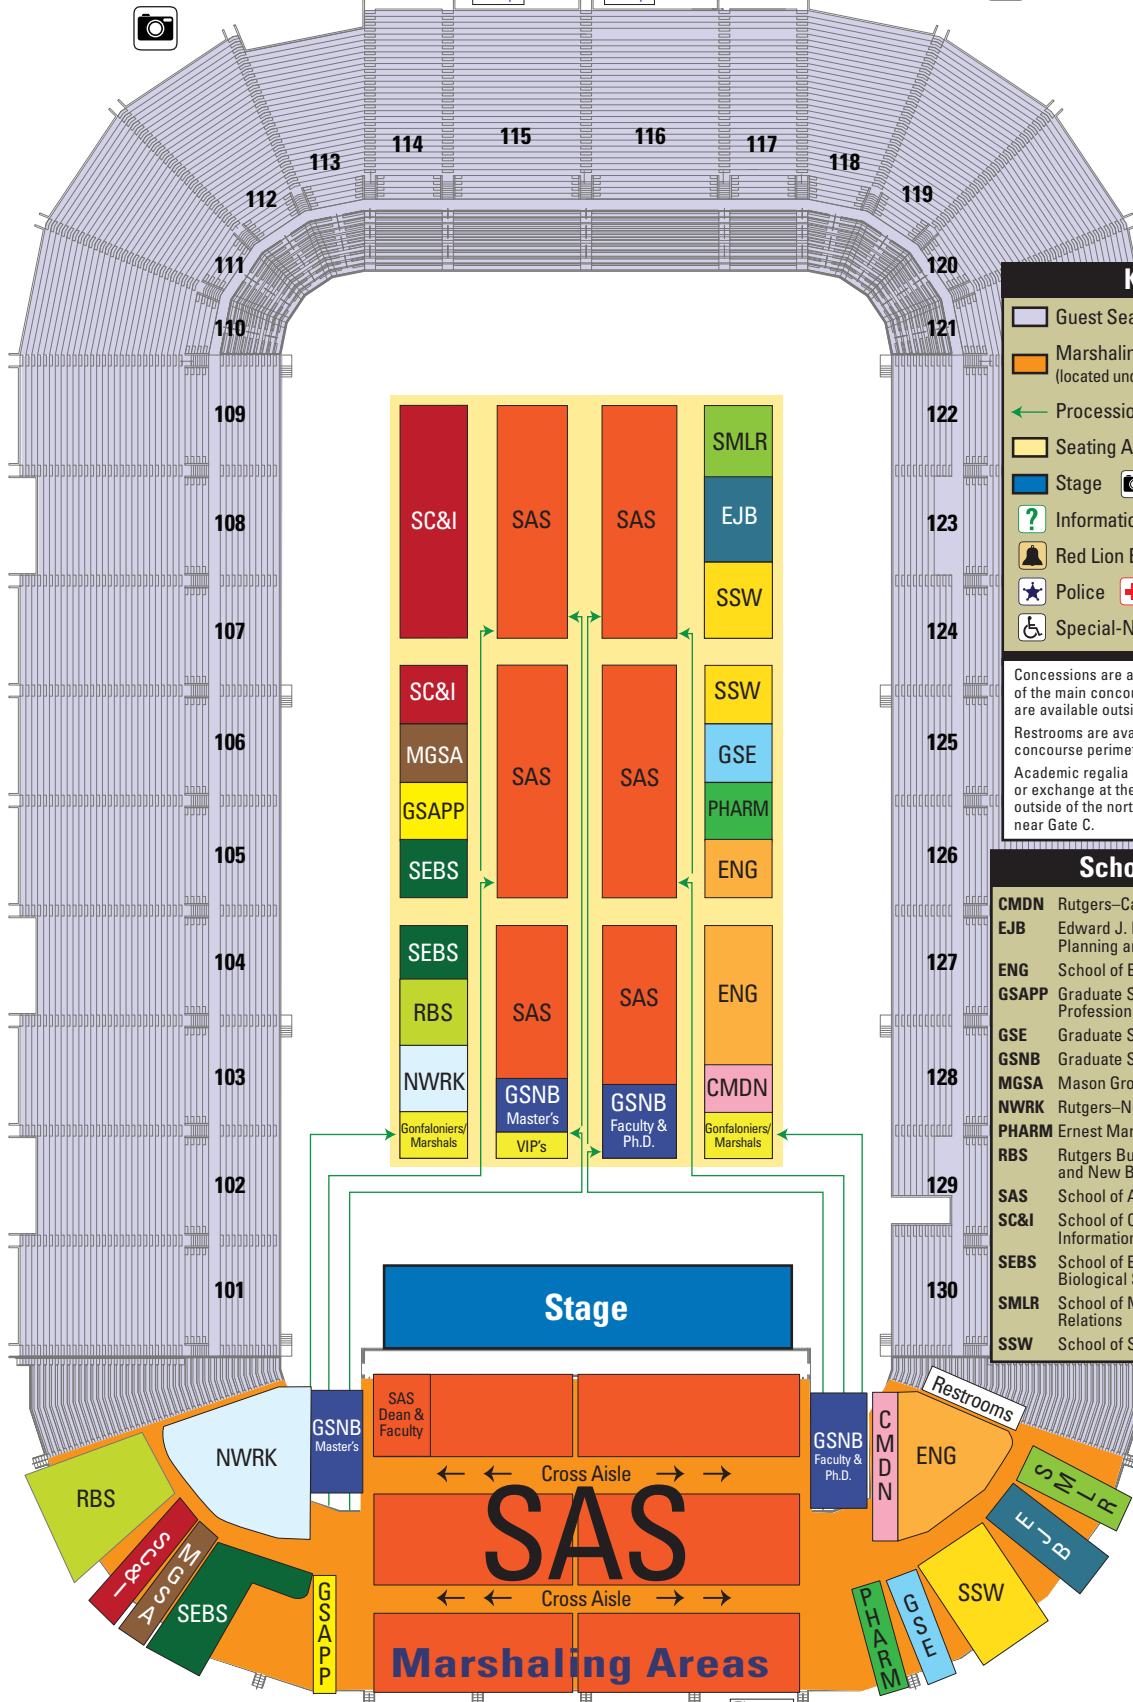

# High Point Solutions Stadium Map

↑ To Practice Bubble  
For shuttles to Livingston Campus

↑ To Athletes Glen  
For special-needs shuttles

Cap and Gown Store

Gate C

Gate D

Gate E

### Key

- Guest Seating
- Marshaling Areas (located underneath seating area)
- Procession
- Seating Area for Graduates
- Stage
- Photography
- Information Table
- Red Lion Bell
- Police
- First Aid Station
- Special-Needs Ticket Booth

Concessions are available on all sides of the main concourse, and food carts are available outside the stadium. Restrooms are available along the main concourse perimeter. Academic regalia is available for sale or exchange at the university stores outside of the north end of the stadium near Gate C.

← To Scarlet Parking

↓ To River Road/Johnson Park  
For shuttles to College Avenue  
and Cook/Douglass Campuses

Gate H

Gate G

JUMBOTRON